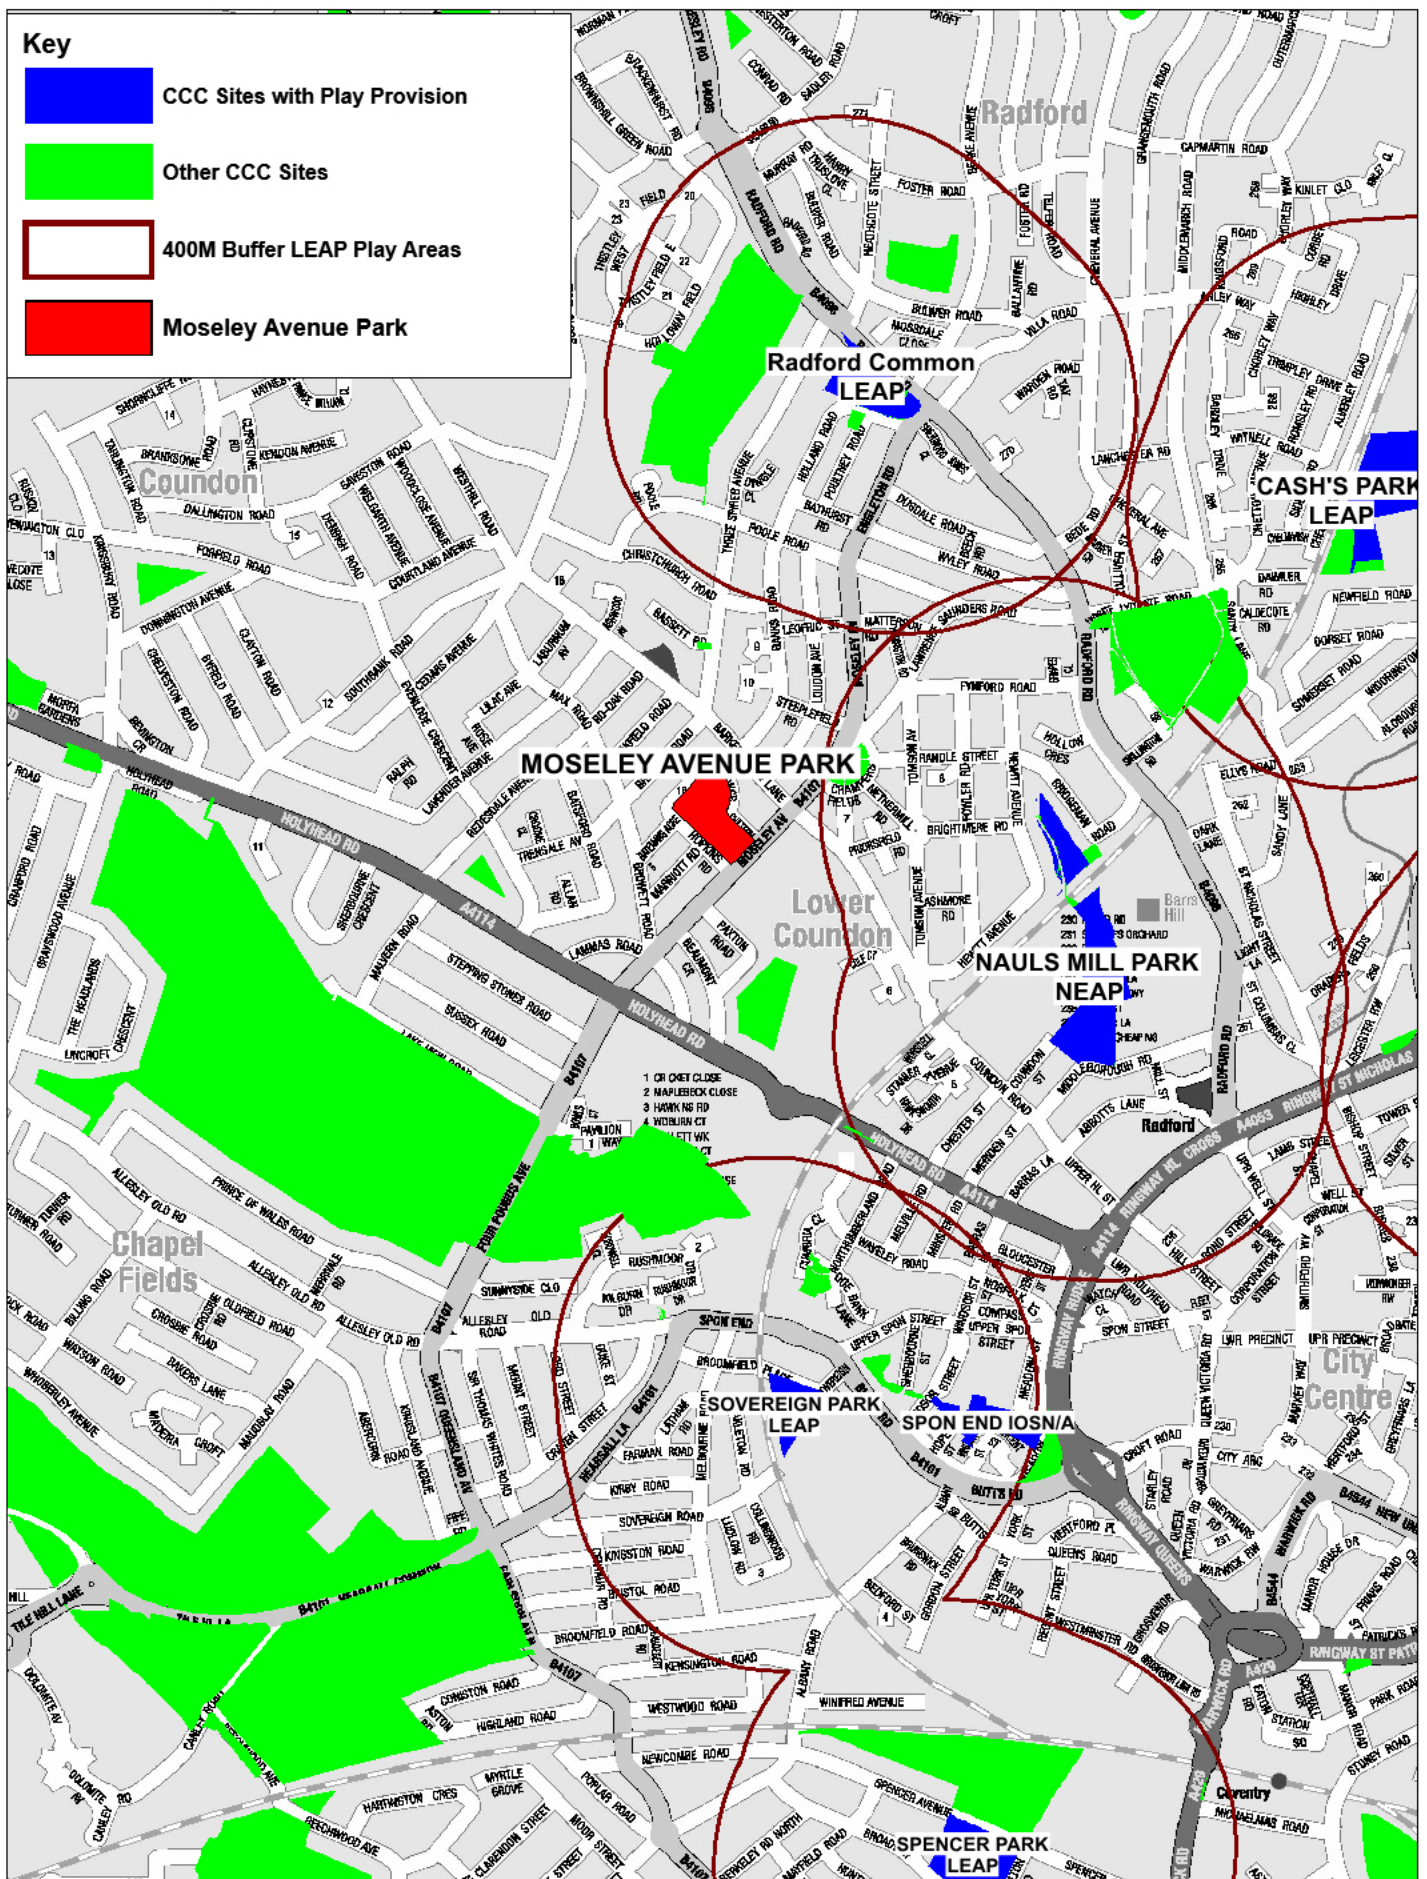

Moseley Park 400m Buffers for LEAP Play Provision

Moseley Park 1000m Buffers for NEAP Play Provision